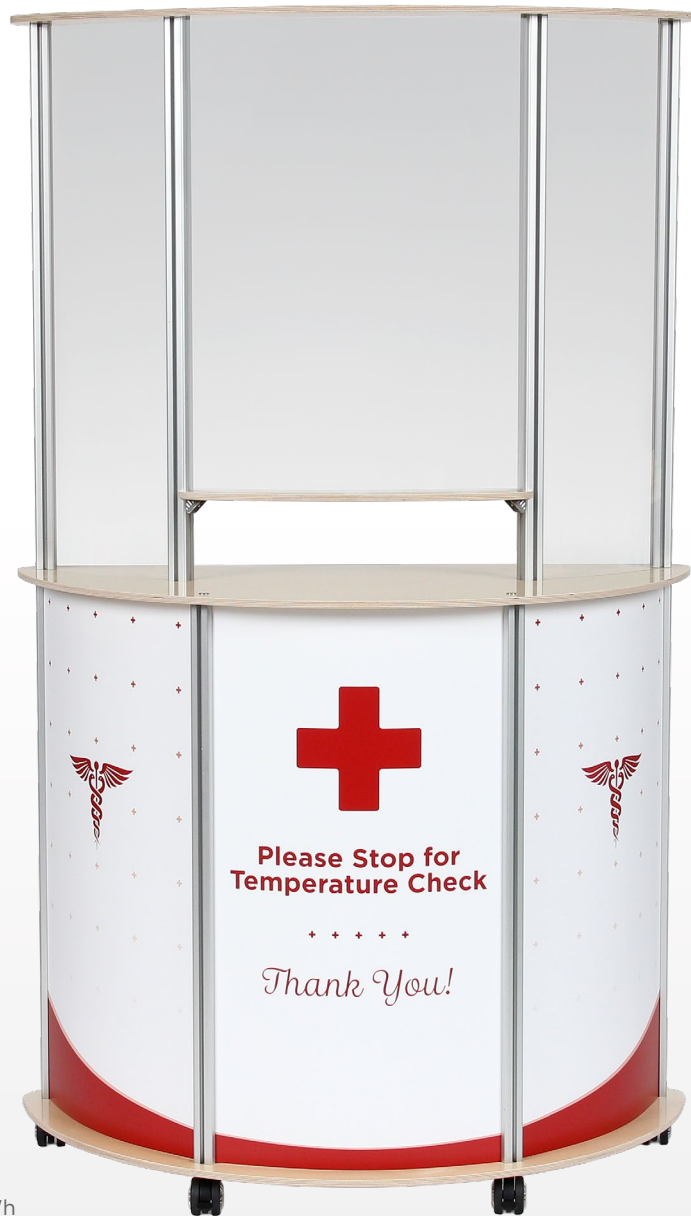

# NEW! SOCIAL DISTANCING KIOSK

IN-STOCK & READY TO SHIP!

Customizations Available

 Shelves Available in Birch & Black or White Laminate

Built from durable aluminum extrusion & birch plywood

Portable & easy to assemble with included tools

Dimensions: 45.5" w x 23" d x 76.5" h  
Weight: 45 lb  
Shipping Dimensions: 47" w x 5" d x 26" h  
Ships via UPS at 52 lb

**Retail**  
Price as Shown:  
**\$1,297**

 **FAST TURNAROUND**

 **LIFETIME WARRANTY**