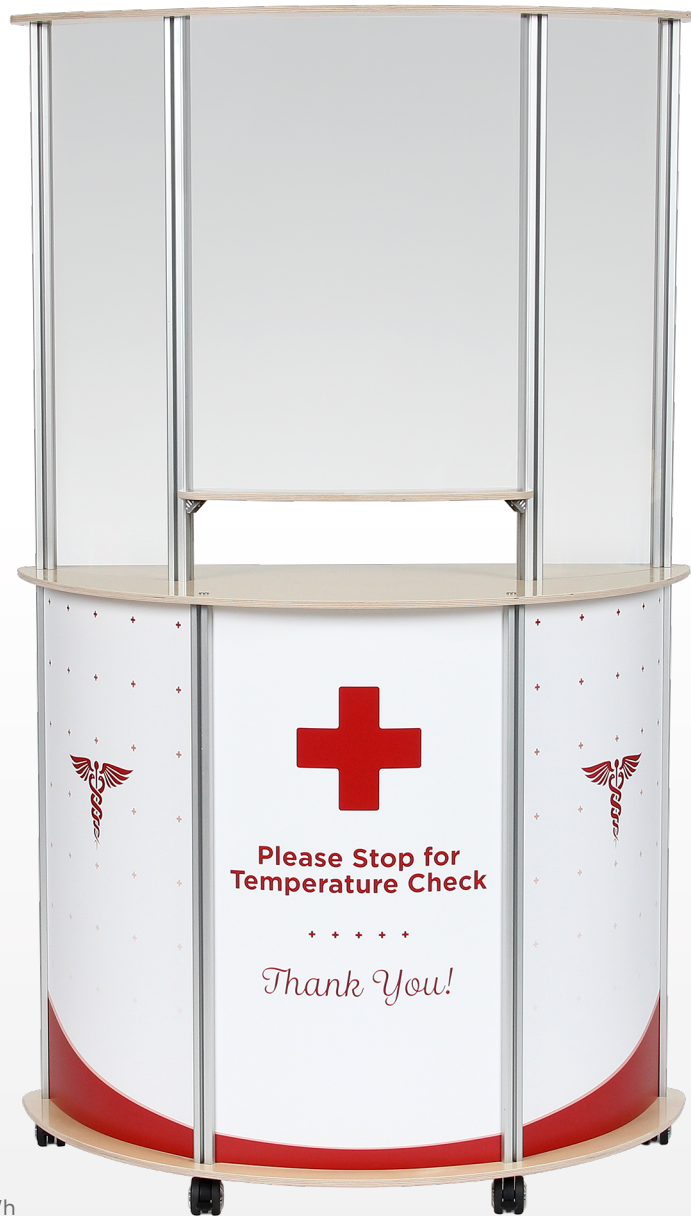

MADE IN THE USA 

NEW! SOCIAL DISTANCING KIOSK

IN-STOCK & READY TO SHIP!

Customizations Available

Shelves Available in Birch & Black or White Laminate

Built from durable aluminum extrusion & birch plywood

Portable & easy to assemble with included tools

Dimensions: 45.5" w x 23" d x 76.5" h
Weight: 45 lb
Shipping Dimensions: 47" w x 5" d x 26" h
Ships via UPS at 52 lb

Retail
Price as Shown:
\$1,297

FAST TURNAROUND

LIFETIME WARRANTY

SIMPLE TO SETUP